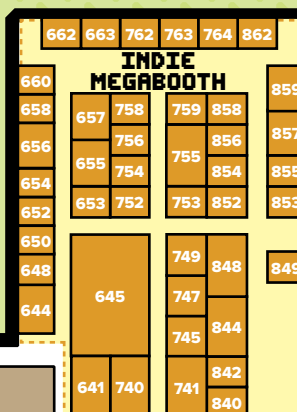

EXPO HALL

Please don't stop in mid-aisle to take photos – particularly of cosplay. If you want to take cosplay pics, that's cool, we just ask you do it off the Expo Floor. We have a designated photo booth on Level 6 available, hint hint. Pictures within a booth, provided it's been approved by the exhibitor, are totally fine. Do we really need to say Pokémon Go is a really bad idea here too? I didn't think so.