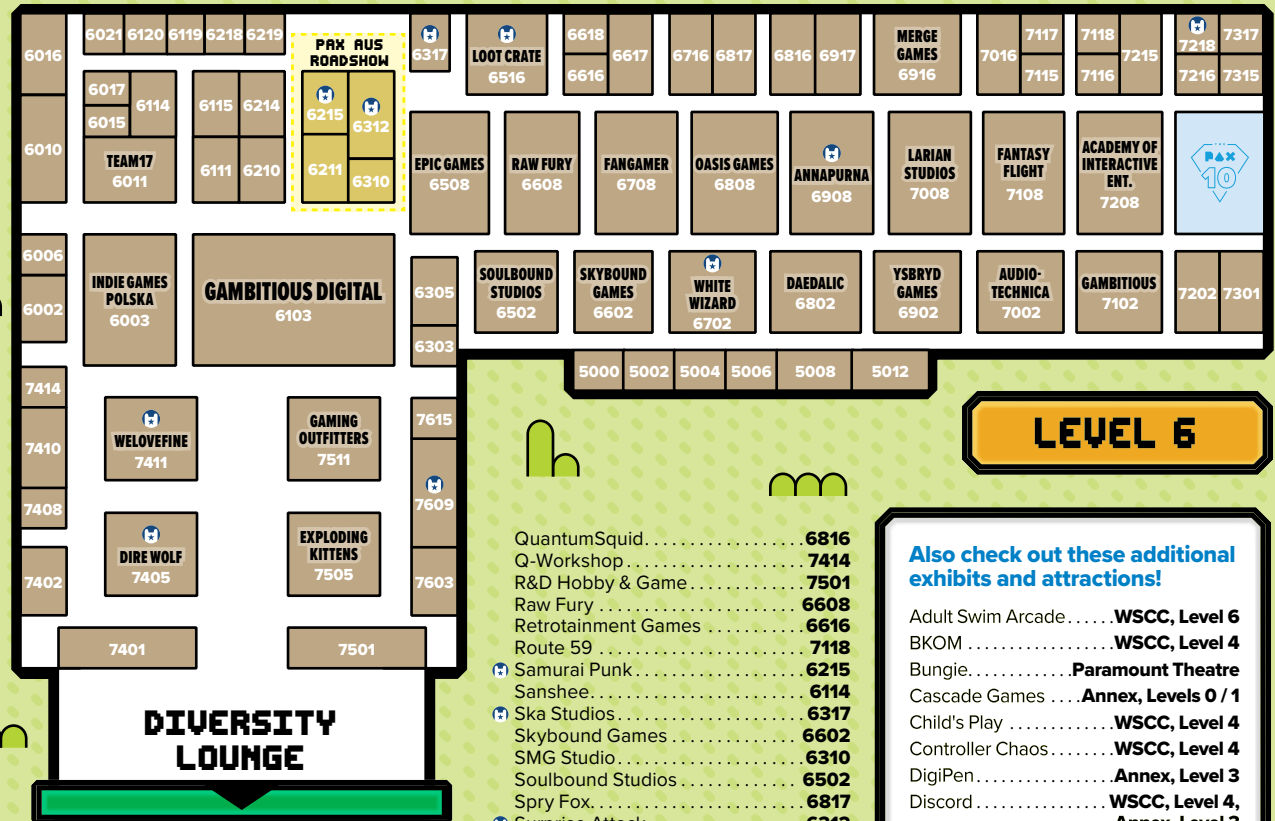

Level 4 Exhibitor Directory (Continued)

MEGABOOTH Tabletop	641
Messhof	840
Meta Threads	2828
MetaArcade	122
Mild Beast	650
Mixer	425
Mossmouth	842
Motion Twin	644
Nela System	858
Nintendo	2121
OddBird Studio	1801
Ogre Head	754
Paranoid Productions	662
PAX Rising (Presented by Facebook)	1801
Phoenix Labs	2335
Pink Gorilla	136
Playdius	852
PlayStation	100, 103, 109, 203, 209
Razer	2343
Rooster Teeth	825
Sauropod Studio	764
Scuf Gaming	323
Secret Location	844
Sectordub	762
SEGA Europe	1601
SEMISOFT	854
Serenity Forge	755
Spooky Buns	1801
SpyParty	1500
Square Enix	2141, SKY 3
Story Fort	749
Strange Loop	655
Studio Wildcard	815
Supergiant Games	1510, 1520
Sweet Bandits	1801
Team Fanclub	1801
Team KwaKwa	1801
Team Meat	835
Terrible Posture Games	752
Terrible Toybox	657
Think Geek	SKY 9
THQ Nordic	2301
tinyBuild	633
Toxic Games	747
Trion Worlds	123
Twitch	1901, 1909
Ubisoft	605
Upper Deck	SKY 5
Visual Novel Reading Room	654
The Voxel Agents	763
WB Games	1921
Wishes	SKY 2
Xbox	403, 411, 417
Yacht Club	433

EXPO HALL HOURS

FRIDAY
SEPTEMBER 1 • 10:00AM-6:00PM

SATURDAY
SEPTEMBER 2 • 10:00AM-6:00PM

SUNDAY
SEPTEMBER 3 • 10:00AM-6:00PM

MONDAY
SEPTEMBER 4 • 10:00AM-6:00PM

(LEVEL 6 ON NEXT PAGE)

EXPO HALL

Level 6 Exhibitor Directory

Limited Run	6119
Loot Crate	6516
Lone Shark Games	5012
Mad Mimic.	PAX 10
Matt Makes Games.	PAX 10
Mega64	7016
Merge Games.	6916
New Blood	7218
North Star Games	7603
NOVAQUARK S.A.S.	5006
Oasis Games	6808
Pine Street Codeworks	PAX 10
Playism.	6120